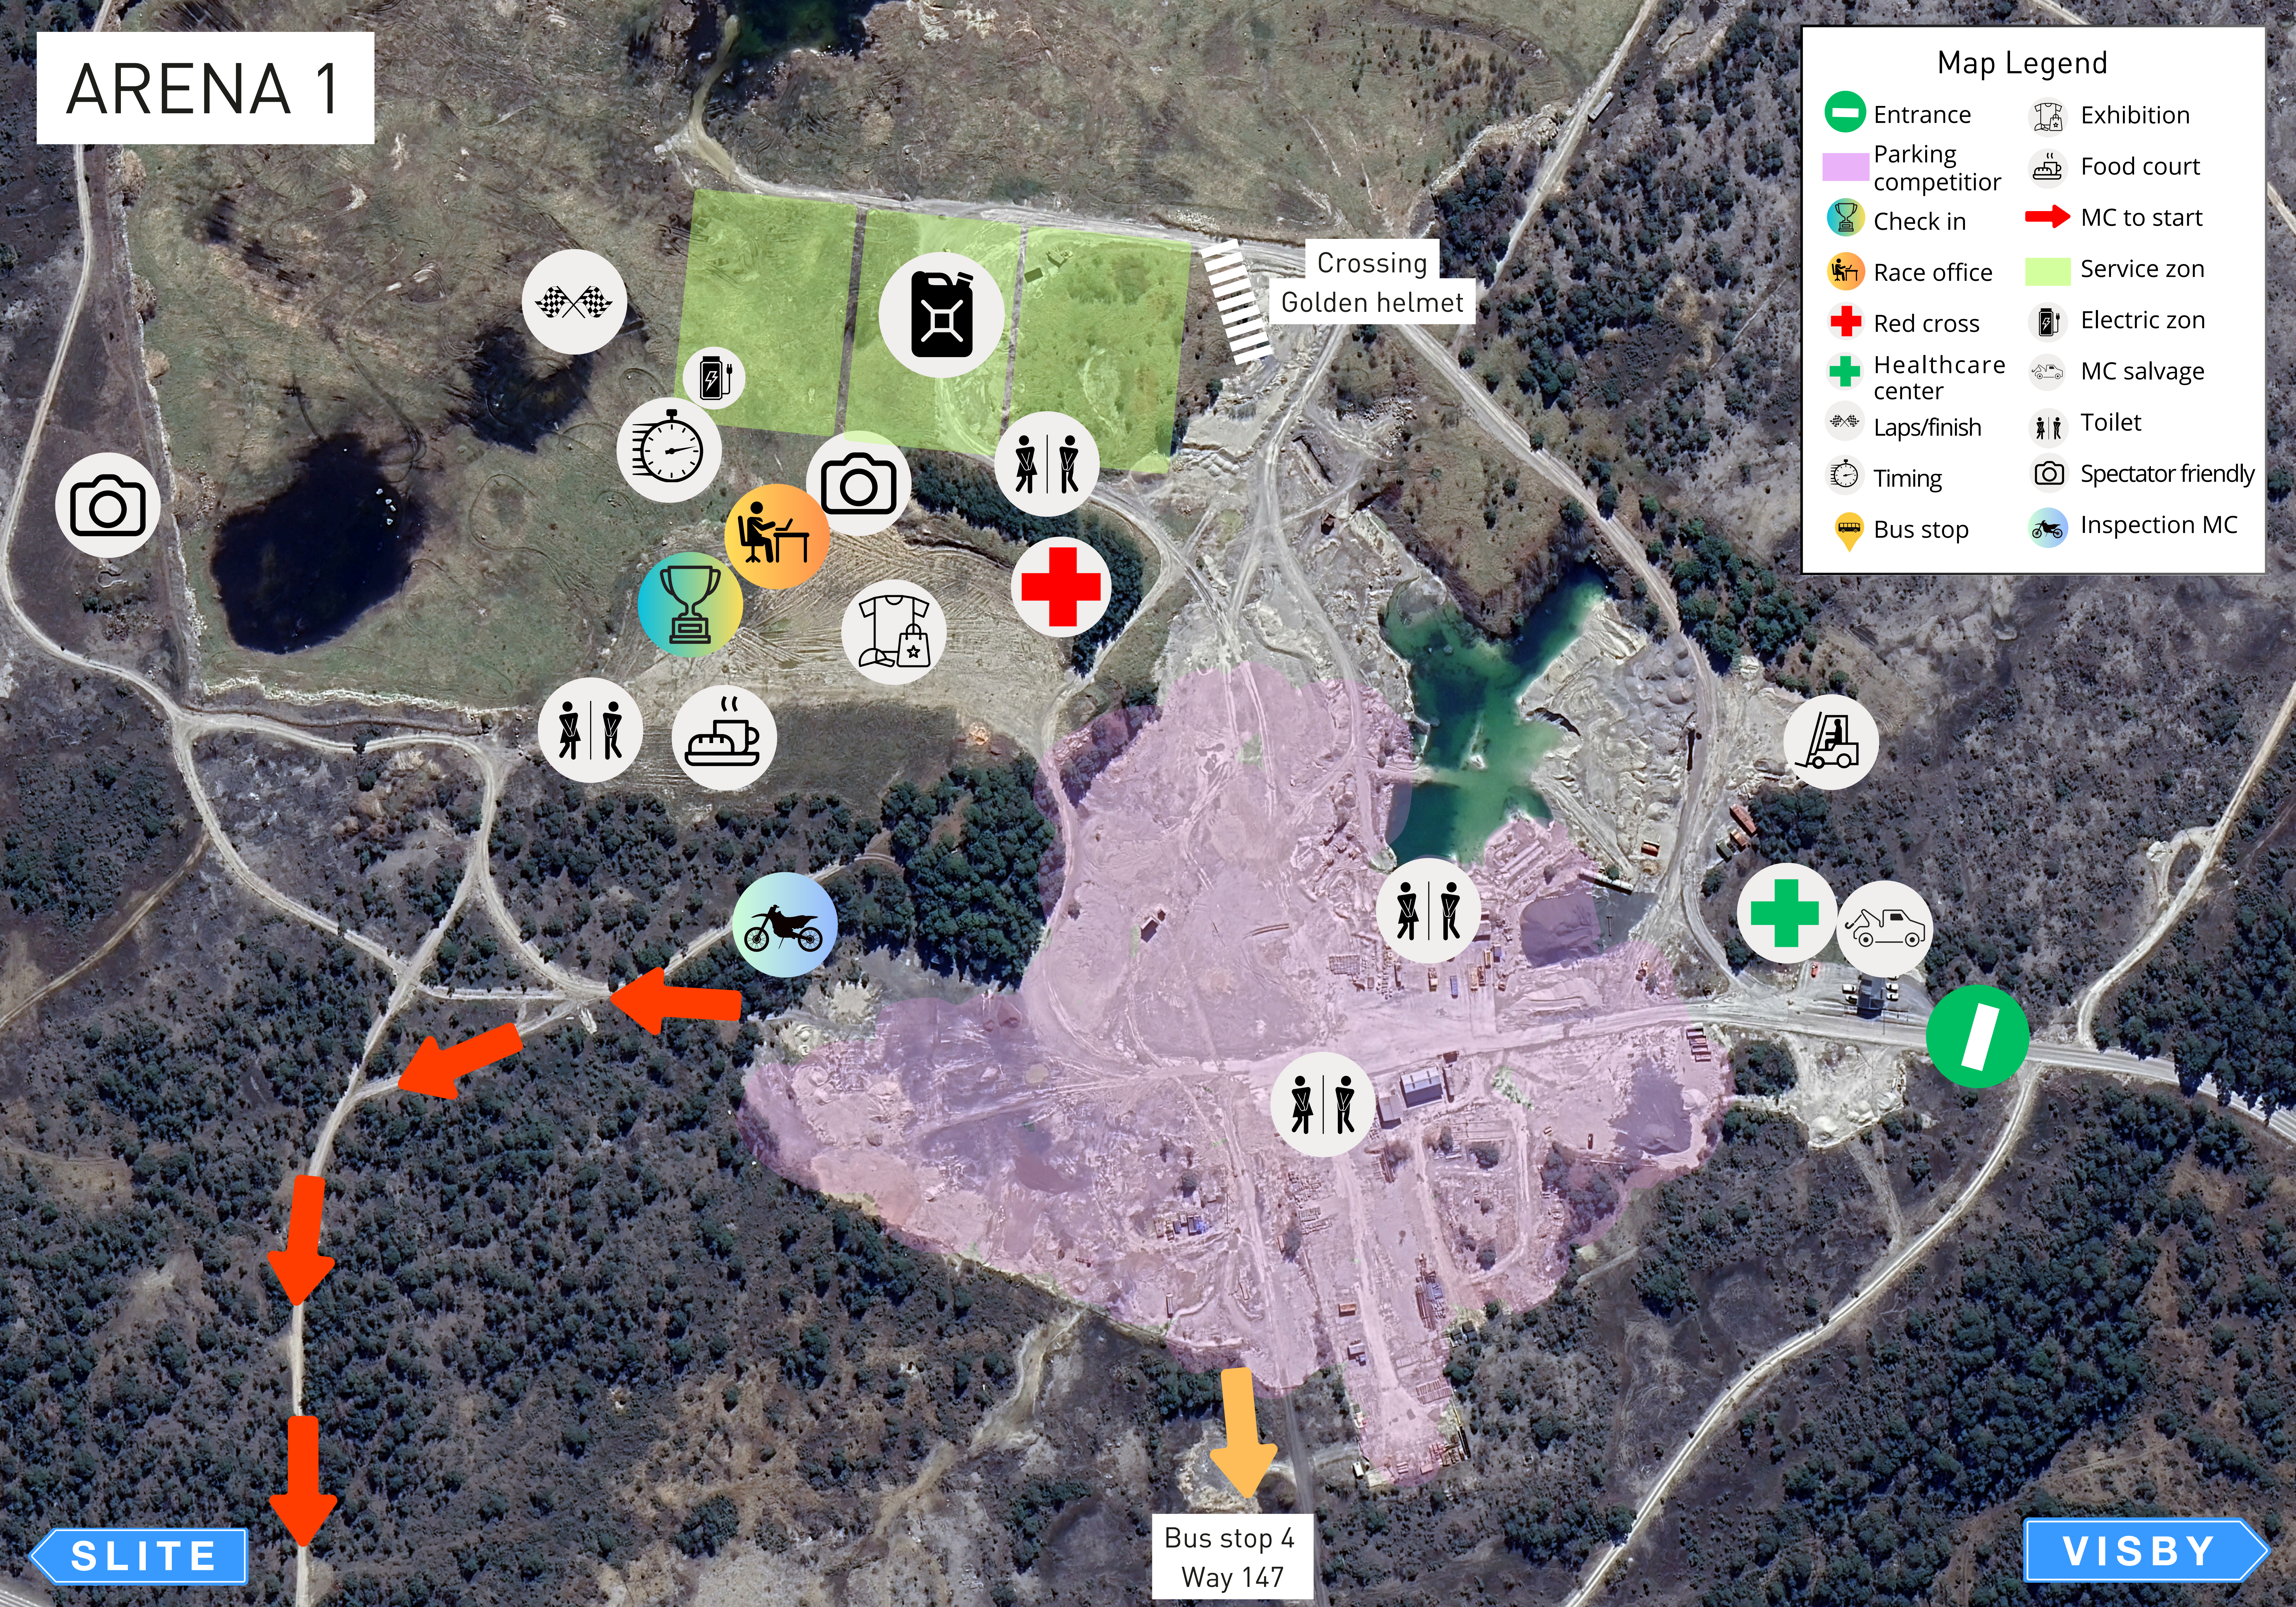

# ARENA 1

Map Legend			
	Entrance		Exhibition
	Parking competitor		Food court
	Check in		MC to start
	Race office		Service zon
	Red cross		Electric zon
	Healthcare center		MC salvage
	Laps/finish		Toilet
	Timing		Spectator friendly
	Bus stop		Inspection MC

Crossing Golden helmet

Bus stop 4 Way 147

SLITE

VISBY