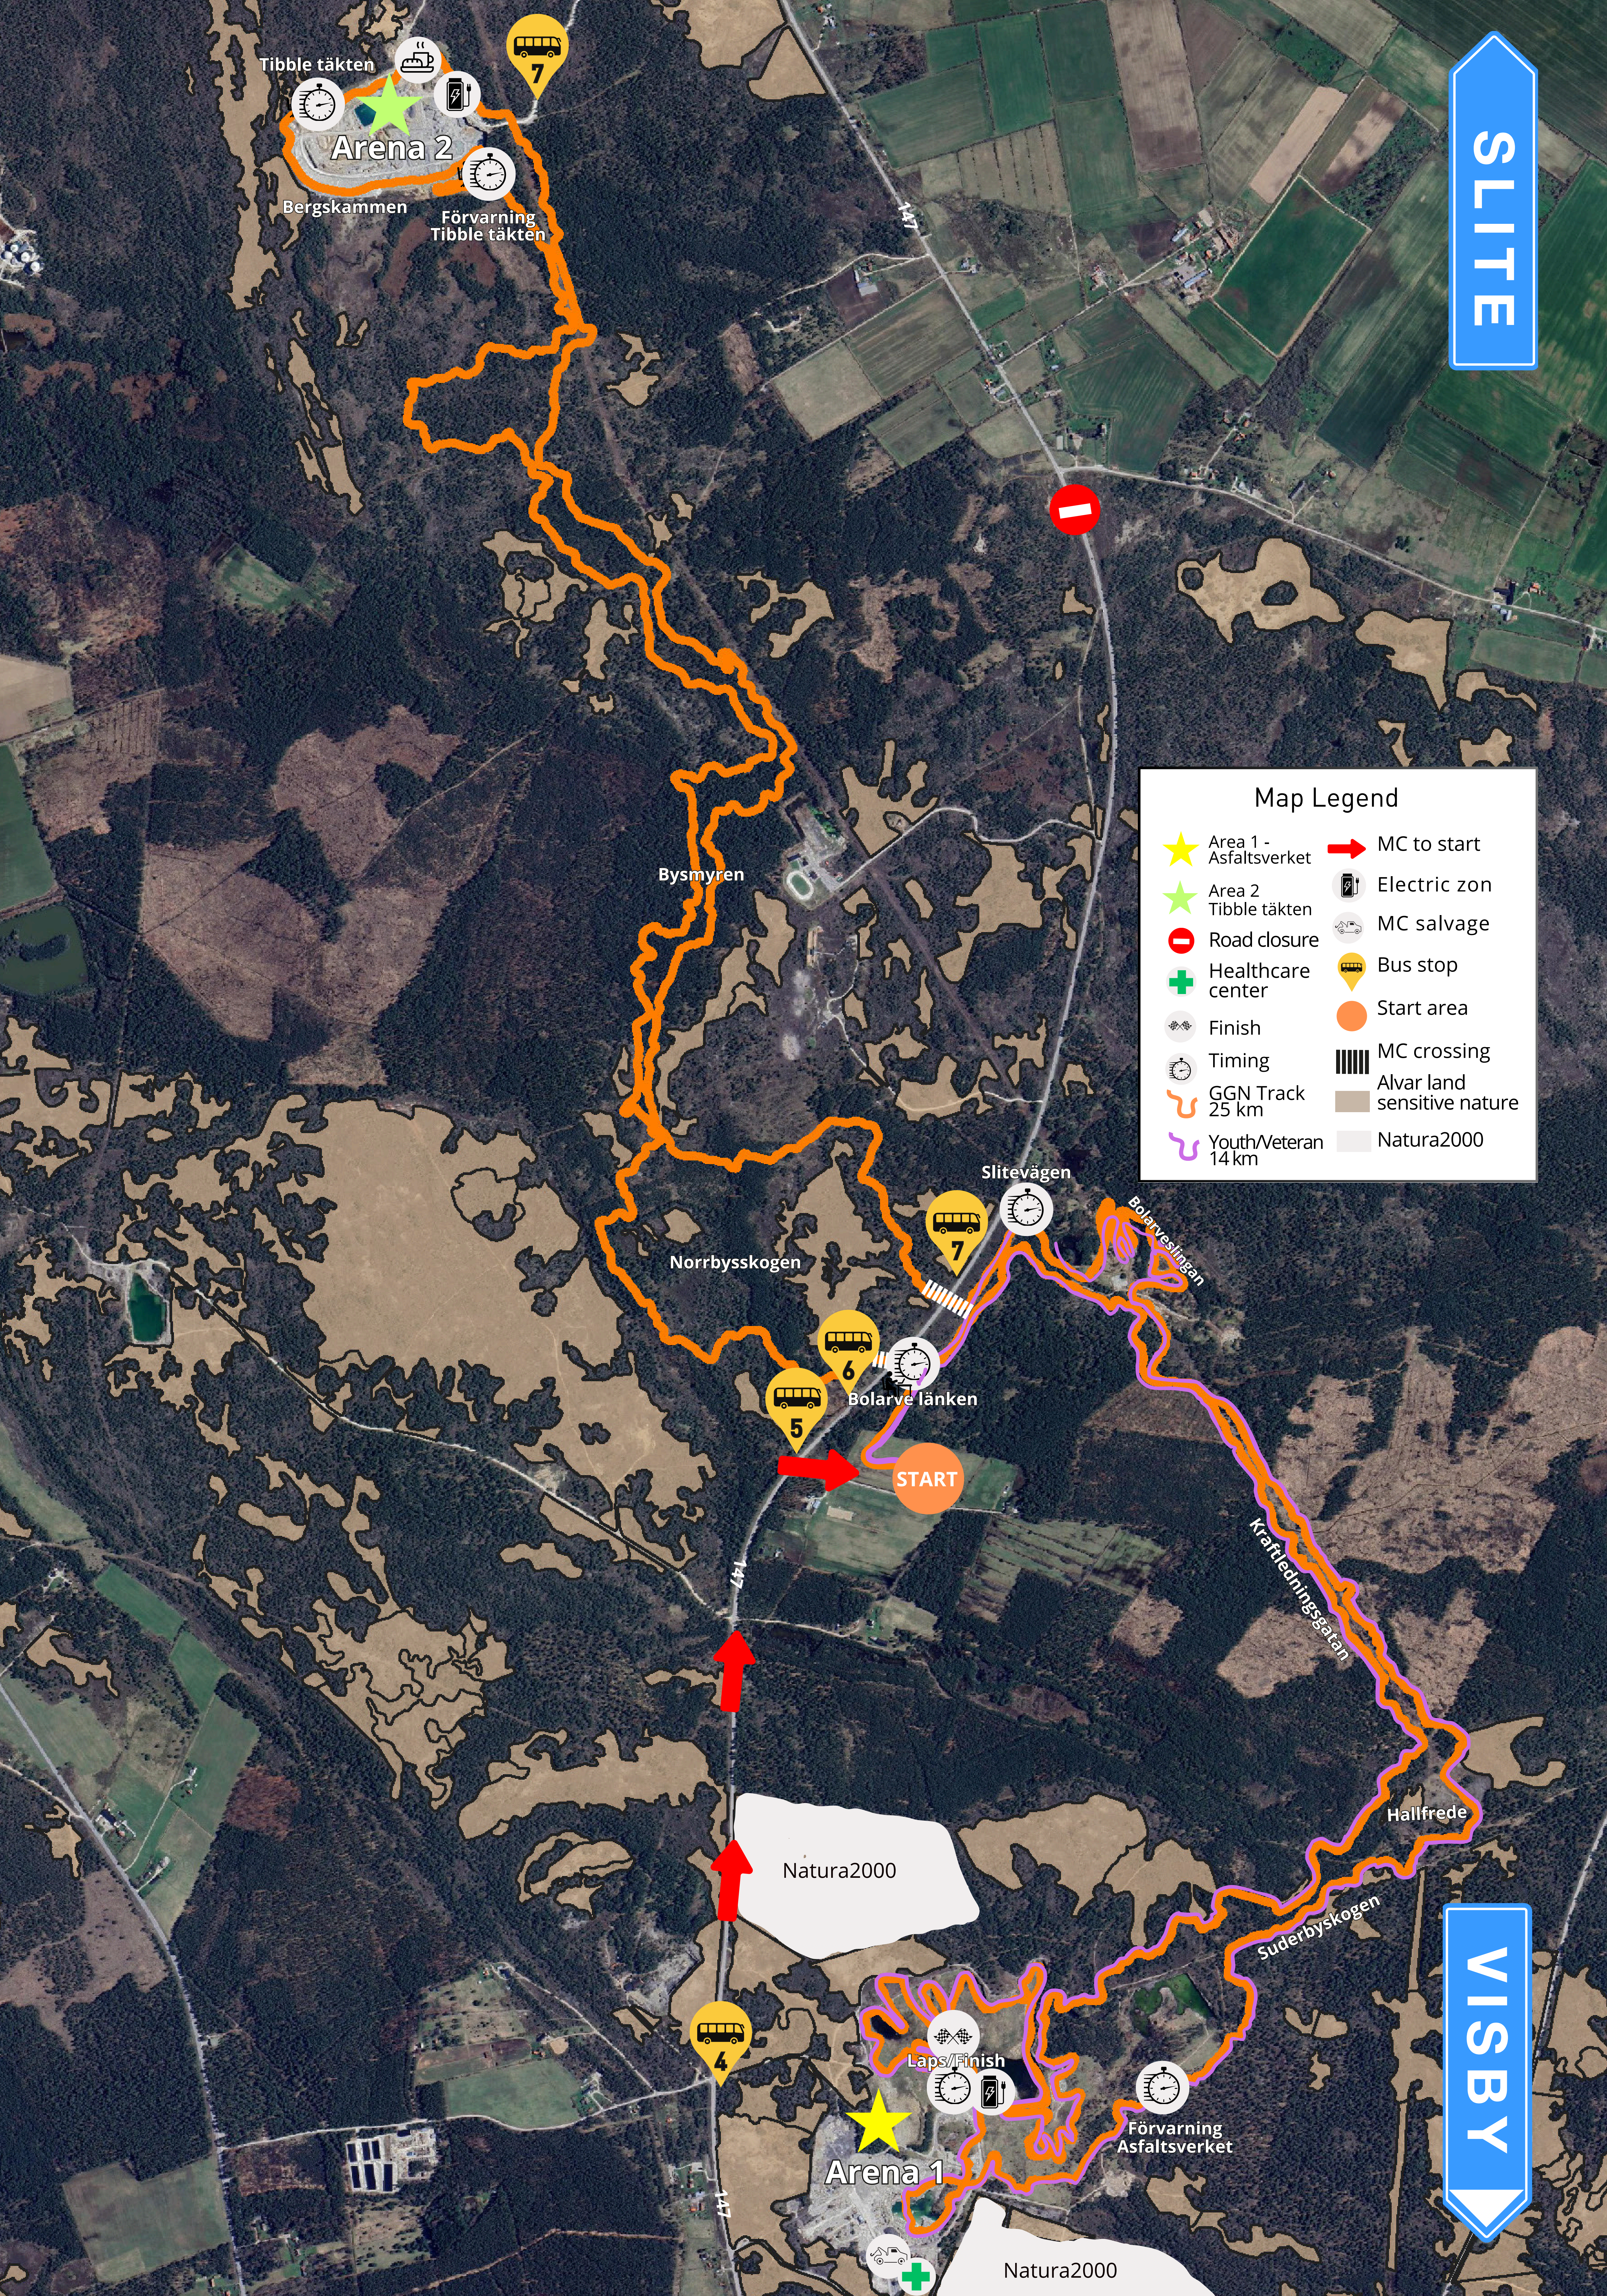

SLITE

★ Area 1 - Asfaltsverket	→ MC to start
★ Area 2 Tibble tåkten	🔌 Electric zon
⊘ Road closure	🚚 MC salvage
🏥 Healthcare center	🚌 Bus stop
🏁 Finish	🟠 Start area
🕒 Timing	▨ MC crossing
📏 GGN Track 25 km	▨ Alvar land sensitive nature
👤 Youth/Veteran 14 km	☐ Natura2000

VISBY