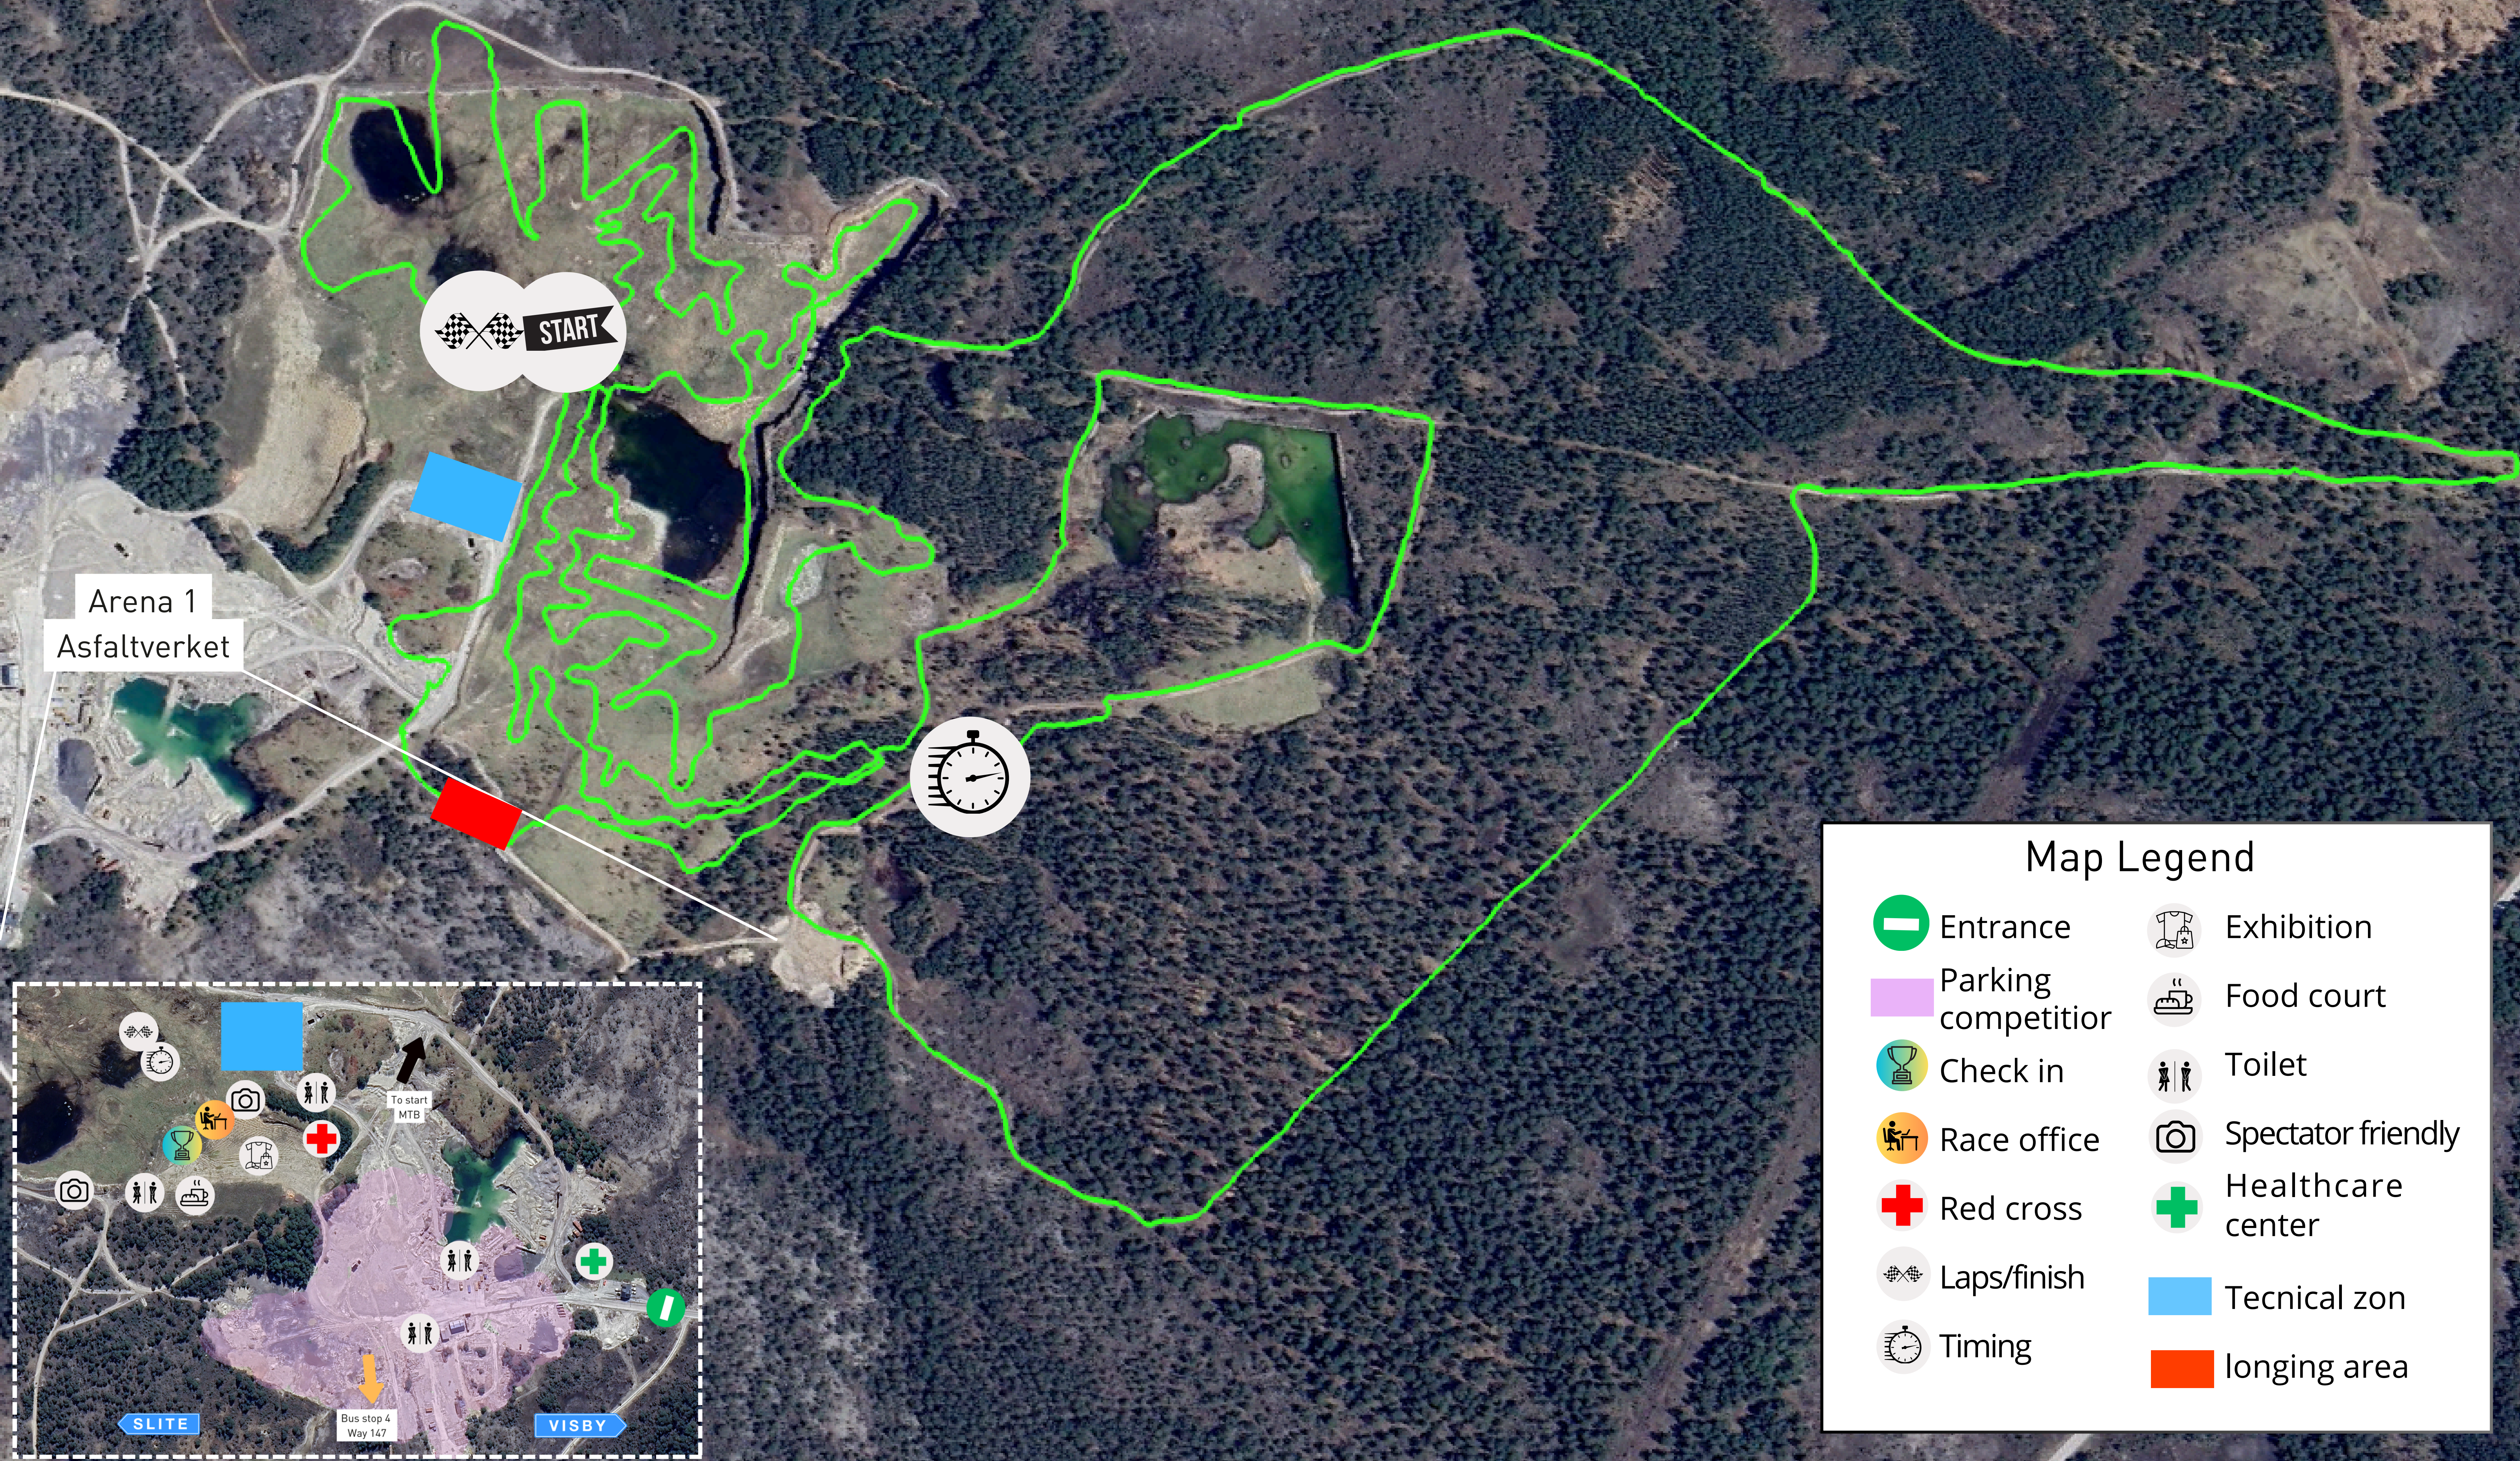

MTB & E-Bike 10 km

SLITE

VISBY

Map Legend

	Entrance		Exhibition
	Parking competitor		Food court
	Check in		Toilet
	Race office		Spectator friendly
	Red cross		Healthcare center
	Laps/finish		Technical zone
	Timing		longing area