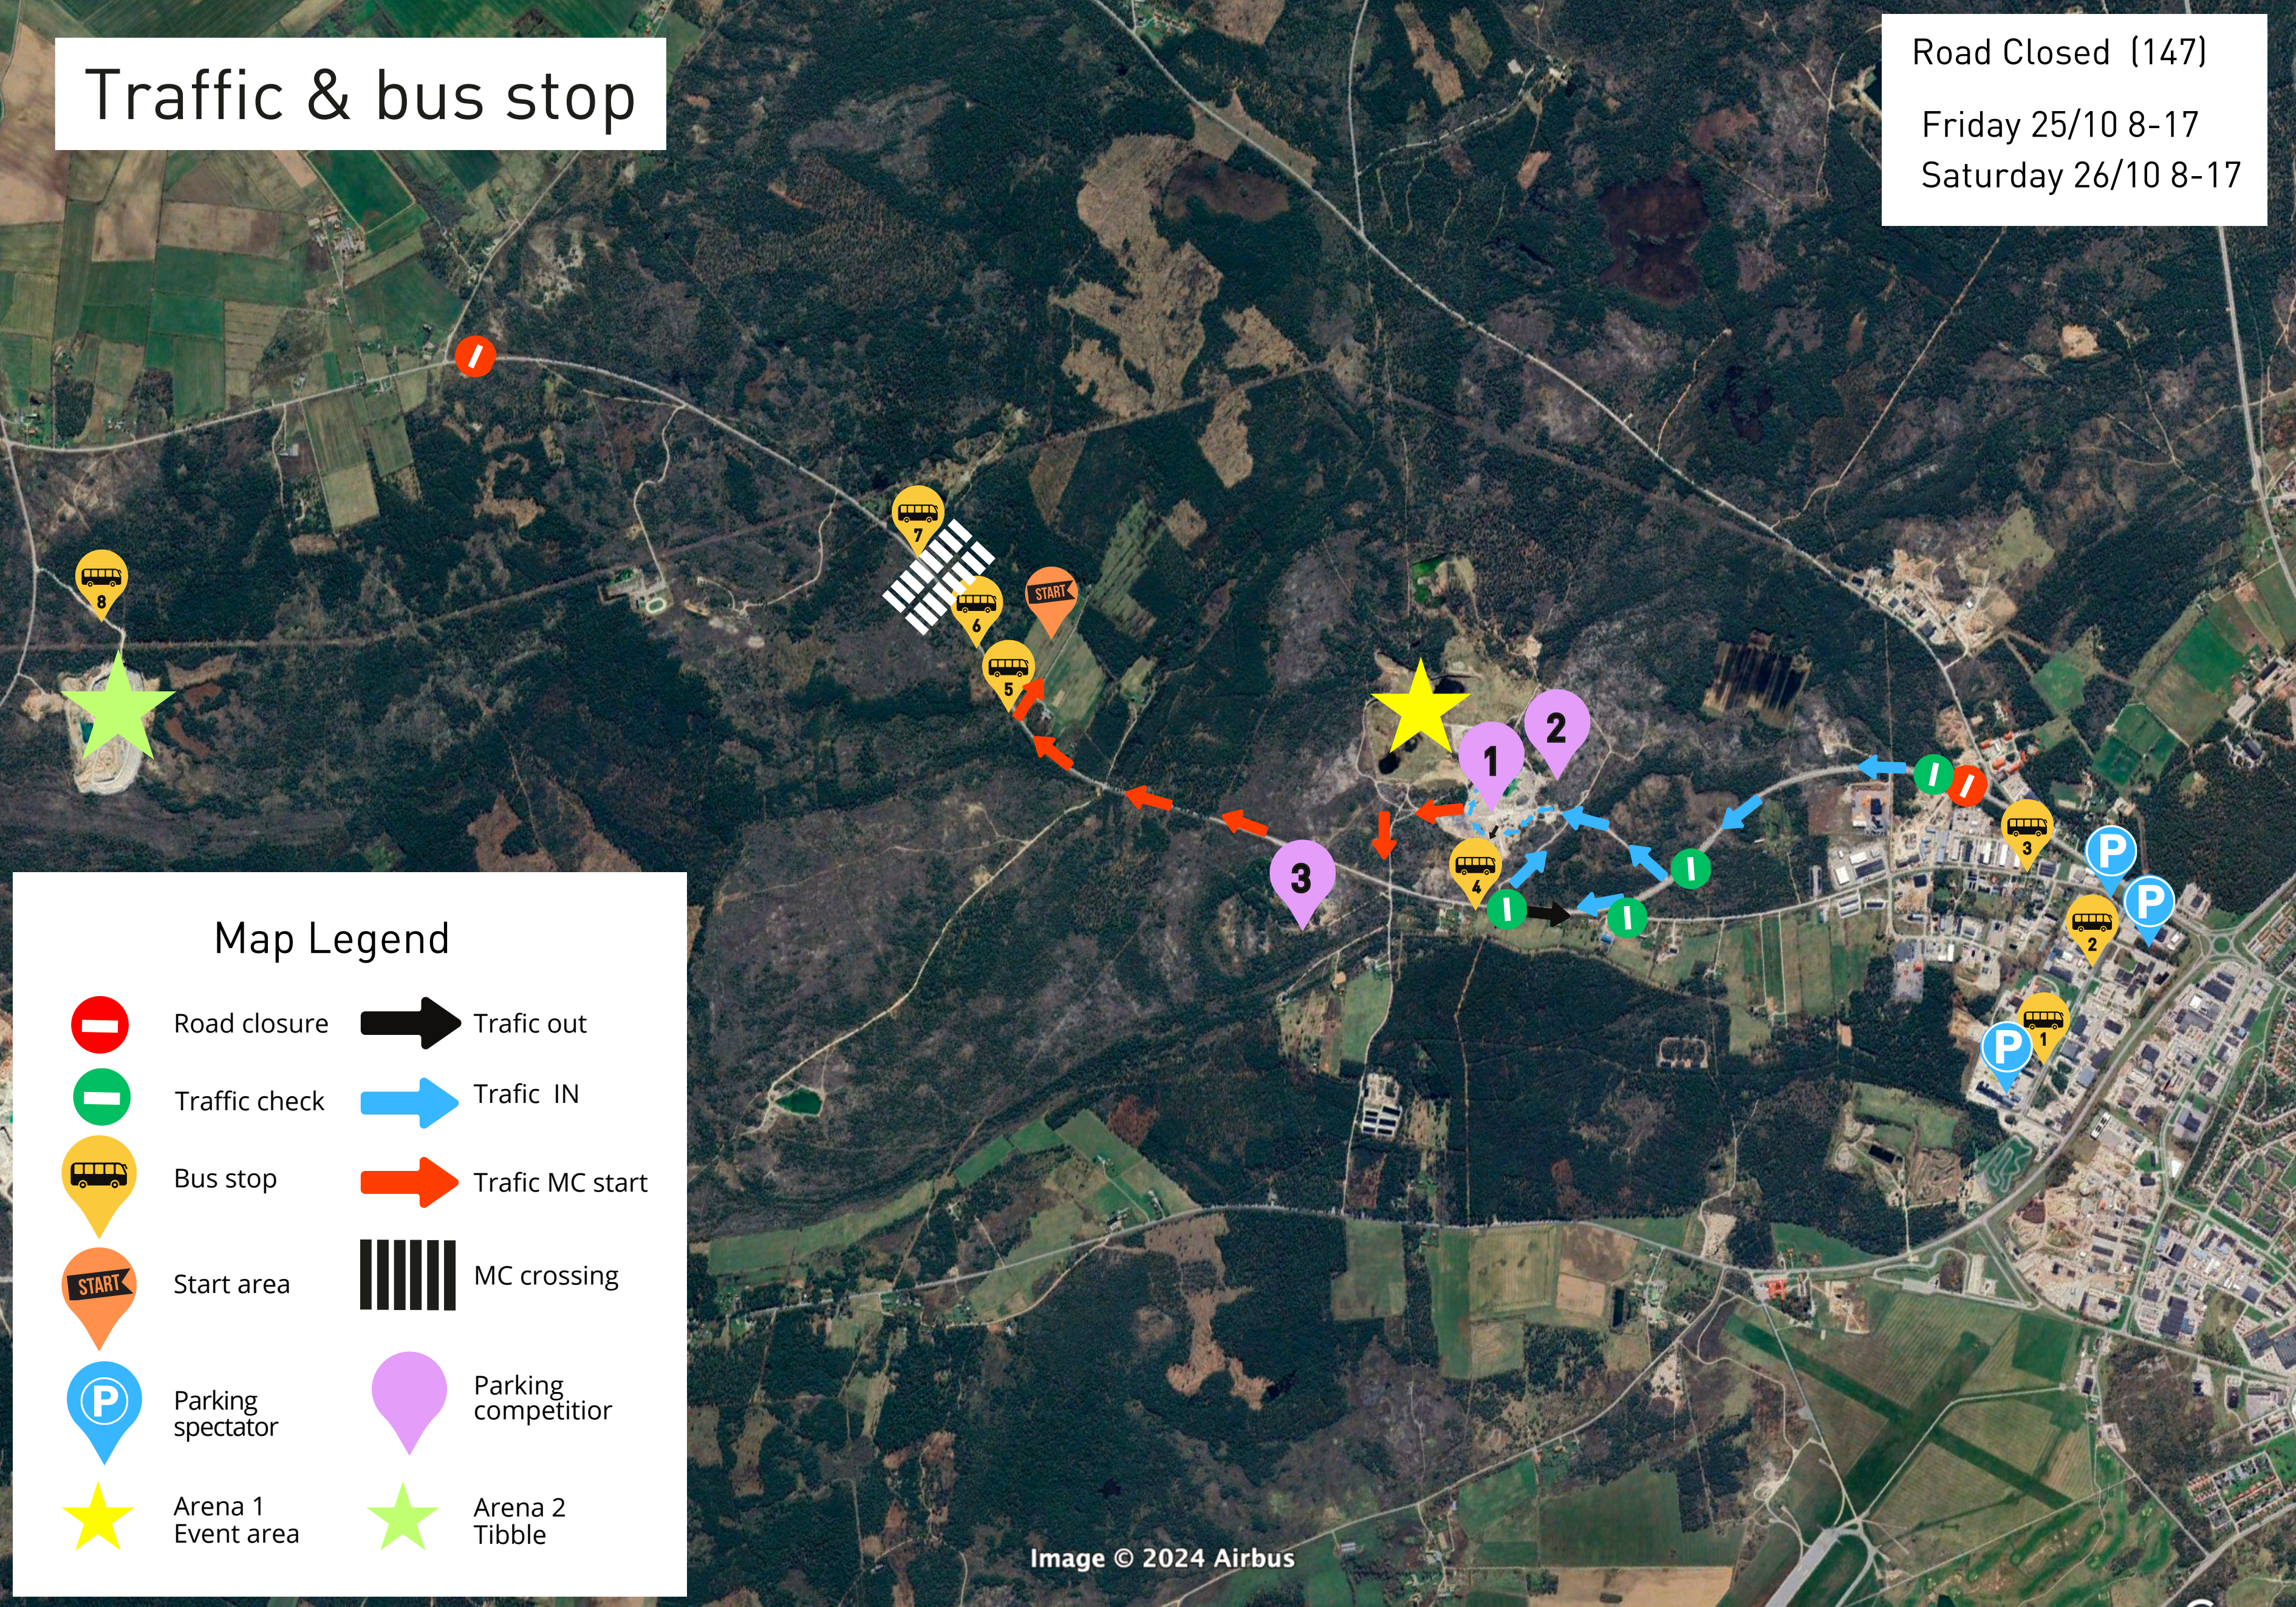

Traffic & bus stop

Road Closed (147)
Friday 25/10 8-17
Saturday 26/10 8-17

Map Legend

- | | | | |
|--|-----------------------|---|--------------------|
|  | Road closure |  | Traffic out |
|  | Traffic check |  | Traffic IN |
|  | Bus stop |  | Traffic MC start |
|  | Start area |  | MC crossing |
|  | Parking spectator |  | Parking competitor |
|  | Arena 1
Event area |  | Arena 2
Tibble |